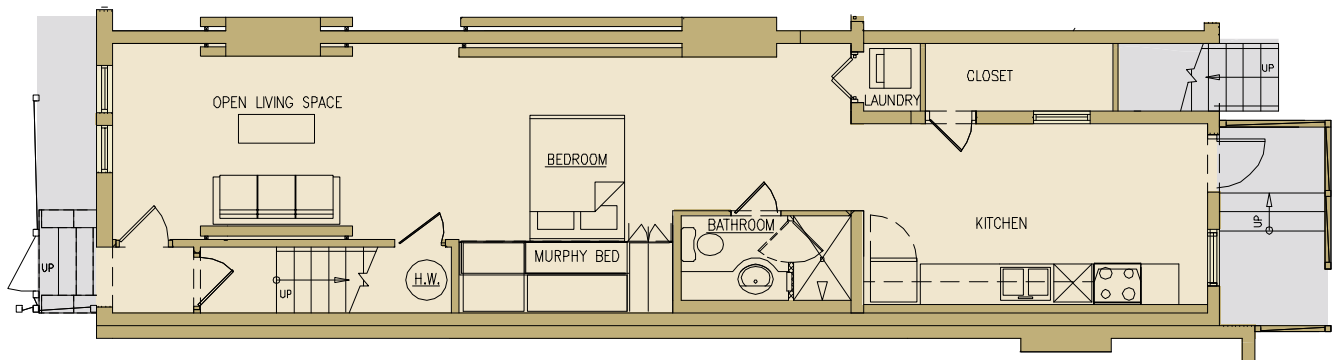

- 8 condominiums over 2 buildings
- Secure, off-street parking & entrances

- Unique, transitional loft designs
- Private roof top decks
- Fantastic city views
- Near Washington Park

First Floor

Unit 101 C
719 s.f.
\$115,000

Outstanding Unit Features

- Studio-style unit with Murphy bed allows for completely flexible space

urban living

Gateway Quarter

Arts Living Architecture