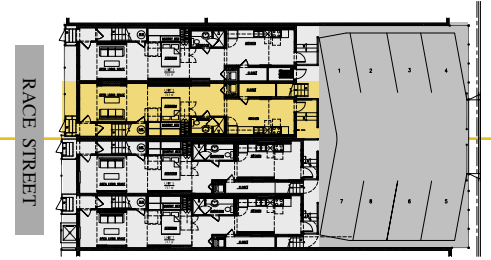

- 8 condominiums over 2 buildings
- Secure, off-street parking & entrances

- Unique, transitional loft designs
- Private roof top decks
- Fantastic city views
- Near Washington Park

First Floor

Unit 101 C
719 s.f.
\$115,000

Outstanding Unit Features

- Studio-style unit with Murphy bed allows for completely flexible space

urban living

Gateway Quarter

Arts Living Architecture