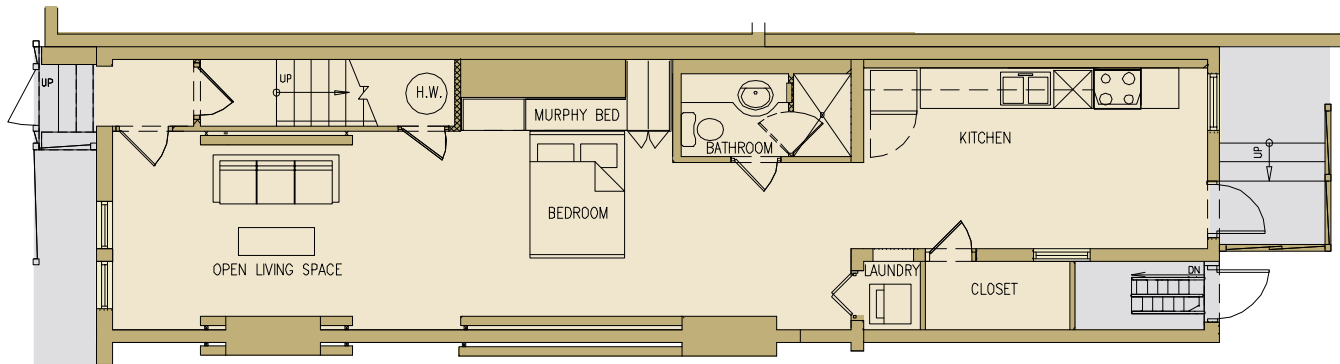

- 8 condominiums over 2 buildings
- Secure, off-street parking & entrances

- Unique, transitional loft designs
- Private roof top decks
- Fantastic city views
- Near Washington Park

First Floor

Unit 101 D  
732 s.f.  
\$115,000

**Outstanding Unit Features**

- Studio-style unit with Murphy bed allows for completely flexible space
- End unit

urban living

Gateway Quarter

Arts Living Architecture