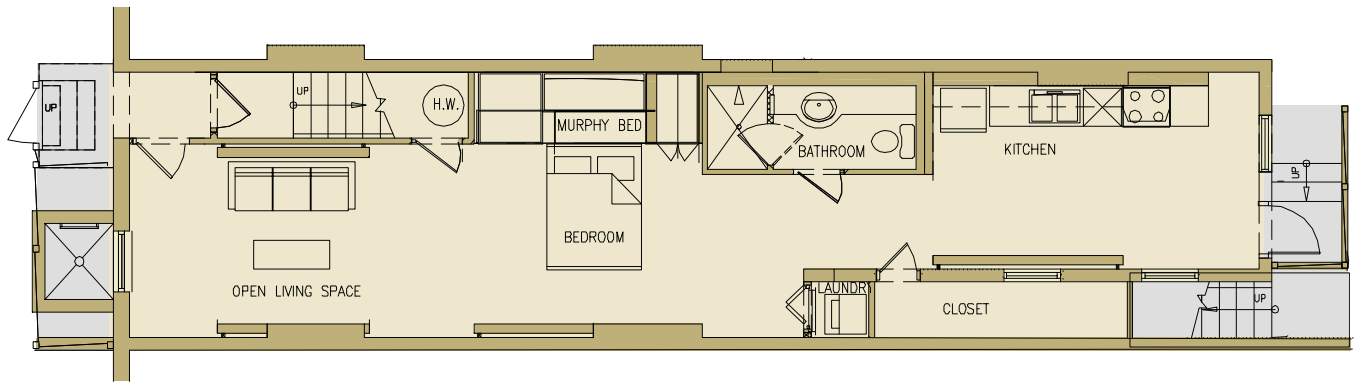

- 8 condominiums over 2 buildings
- Secure, off-street parking & entrances
- Unique, transitional loft designs
- Private roof top decks
- Fantastic city views
- Near Washington Park

**Unit 101 A**  
 719 s.f.  
 \$115,000

First Floor

**Outstanding Unit Features**

- Studio-style unit with Murphy bed allows for completely flexible space
- End unit

urban living

**Gateway Quarter**

Arts  
 Living  
 Architecture